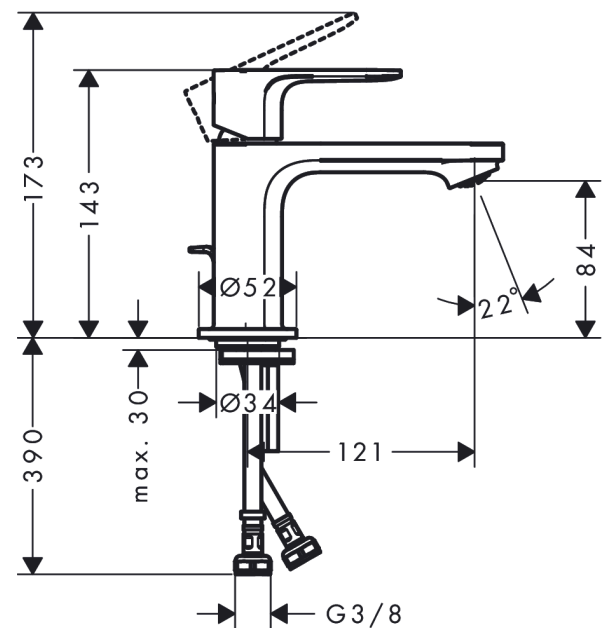

Rebris S

Single lever basin mixer 80 CoolStart EcoSmart+ with pop-up waste set

Surfaces: **Matt Black** Article Number: **72586670**

Description

product features

- consists of: single lever basin mixer, waste set
- ComfortZone 80
- projection: 121 mm
- spout height: 84 mm
- spray type: normal spray
- maximum flow rate at 3 bar: 4 l/min
- ceramic cartridge
- temperature limitation adjustable
- suitable for continuous flow water heaters
- pop-up waste set G 1¼
- material waste set: synthetic
- connection type: G ¾ connections
- connection dimension: DN15
- cold water in middle position

Technology

Design awards

Product image

Scale drawing

Rebris S

Single lever basin mixer 80 CoolStart EcoSmart+ with pop-up waste set

Surfaces: **Matt Black** Article Number: **72586670**

Flowchart

Rebris S

Single lever basin mixer 80 CoolStart EcoSmart+ with pop-up waste set

Surfaces: **Matt Black** Article Number: **72586670**

Exploded Drawing

Year of production: >06/22

Rebris S**Single lever basin mixer 80 CoolStart EcoSmart+ with pop-up waste set**Surfaces: **Matt Black** Article Number: **72586670****Spare part list**

Year of production: >06/22

Pos.	Description	Article Number	Price	PU
1	handle	94644670	€ 67,00	1
2	screw cover	95704610	€ 4,88	1
3	hollow set screw M6x10 DIN 916	96029000	€ 3,21	1
4	flange	98863670	€ 67,00	1
5	nut	98864000	€ 35,94	1
6	O-ring 24x2	98388000	€ 3,21	1
7	O-ring 27x1,5	92527000	€ 11,31	1
8	O-ring 25x1,5	98146000	€ 3,21	1
9	cartridge, assy	95973001	€ 70,57	1
10	adapter for cartridge	95975000	€ 8,45	1
11	O-ring 23x2	98398000	€ 3,21	1
12	aerator M24x1 (4,5 l/min)	94364001	-	1
13	seal Ø 42	98722000	€ 5,24	1
14	fixing set	96016000	€ 28,20	1
15	screw M8 x 68	97736000	€ 5,24	1
16	connection hose 450 mm M8x0,75 G3/8	97206000	€ 28,20	1
17	O-ring 6,6x1,6	93019000	€ 3,21	1
18	pull rod	96657670	€ 17,02	1
a	pop up waste	94139670	€ 150,65	1