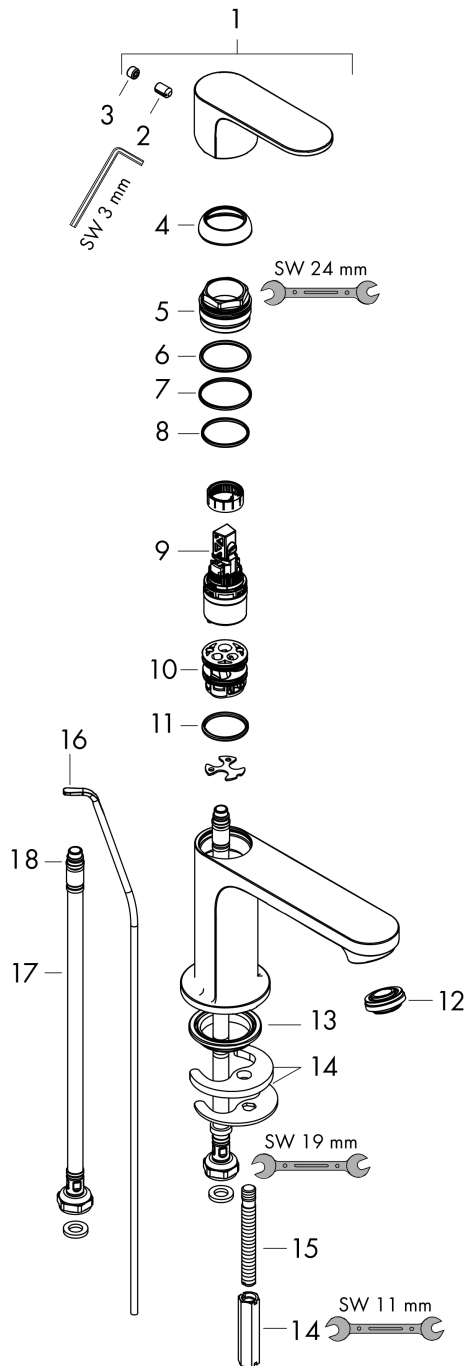

Rebris S

Single lever basin mixer 80 CoolStart EcoSmart+ with pop-up waste set

Surfaces: **Matt Black** Article Number: **72586670**

Description

product features

- consists of: single lever basin mixer, waste set
- ComfortZone 80
- projection: 121 mm
- spout height: 84 mm
- spray type: normal spray
- maximum flow rate at 3 bar: 4 l/min
- ceramic cartridge
- temperature limitation adjustable
- suitable for continuous flow water heaters
- pop-up waste set G 1¼
- material waste set: synthetic
- connection type: G ¾ connections
- connection dimension: DN15
- cold water in middle position

Technology

Design awards

Product image

Scale drawing

Rebris S

Single lever basin mixer 80 CoolStart EcoSmart+ with pop-up waste set

Surfaces: **Matt Black** Article Number: **72586670**

Flowchart

Rebris S

Single lever basin mixer 80 CoolStart EcoSmart+ with pop-up waste set

Surfaces: **Matt Black** Article Number: **72586670**

Exploded Drawing

Year of production: >06/22

Rebris S**Single lever basin mixer 80 CoolStart EcoSmart+ with pop-up waste set**Surfaces: **Matt Black** Article Number: **72586670****Spare part list**

Year of production: >06/22

Pos.	Description	Article Number	Price	PU
1	handle	94644670	€ 67,00	1
2	screw cover	95704610	€ 4,88	1
3	hollow set screw M6x10 DIN 916	96029000	€ 3,21	1
4	flange	98863670	€ 67,00	1
5	nut	98864000	€ 35,94	1
6	O-ring 24x2	98388000	€ 3,21	1
7	O-ring 27x1,5	92527000	€ 11,31	1
8	O-ring 25x1,5	98146000	€ 3,21	1
9	cartridge, assy	95973001	€ 70,57	1
10	adapter for cartridge	95975000	€ 8,45	1
11	O-ring 23x2	98398000	€ 3,21	1
12	aerator M24x1 (4,5 l/min)	94364001	-	1
13	seal Ø 42	98722000	€ 5,24	1
14	fixing set	96016000	€ 28,20	1
15	screw M8 x 68	97736000	€ 5,24	1
16	connection hose 450 mm M8x0,75 G3/8	97206000	€ 28,20	1
17	O-ring 6,6x1,6	93019000	€ 3,21	1
18	pull rod	96657670	€ 17,02	1
a	pop up waste	94139670	€ 150,65	1