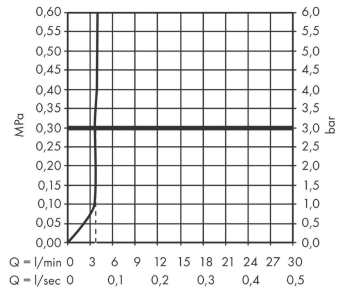

Rebris S

Single lever basin mixer 80 CoolStart EcoSmart+ with pop-up waste set

Surfaces: **Matt Black** Article Number: **72586670**

Description

product features

- consists of: single lever basin mixer, waste set
- ComfortZone 80
- projection: 121 mm
- spout height: 84 mm
- spray type: normal spray
- maximum flow rate at 3 bar: 4 l/min
- ceramic cartridge
- temperature limitation adjustable
- suitable for continuous flow water heaters
- pop-up waste set G 1¼
- material waste set: synthetic
- connection type: G ¾ connections
- connection dimension: DN15
- cold water in middle position

Technology

Design awards

Product image

Scale drawing

Rebris S

Single lever basin mixer 80 CoolStart EcoSmart+ with pop-up waste set

Surfaces: **Matt Black** Article Number: **72586670**

Flowchart

Year of production: >06/22

Pos.	Description	Article Number	Price	PU
1	handle	94644670	€ 67,00	1
2	screw cover	95704610	€ 4,88	1
3	hollow set screw M6x10 DIN 916	96029000	€ 3,21	1
4	flange	98863670	€ 67,00	1
5	nut	98864000	€ 35,94	1
6	O-ring 24x2	98388000	€ 3,21	1
7	O-ring 27x1,5	92527000	€ 11,31	1
8	O-ring 25x1,5	98146000	€ 3,21	1
9	cartridge, assy	95973001	€ 70,57	1
10	adapter for cartridge	95975000	€ 8,45	1
11	O-ring 23x2	98398000	€ 3,21	1
12	aerator M24x1 (4,5 l/min)	94364001	-	1
13	seal Ø 42	98722000	€ 5,24	1
14	fixing set	96016000	€ 28,20	1
15	screw M8 x 68	97736000	€ 5,24	1
16	connection hose 450 mm M8x0,75 G3/8	97206000	€ 28,20	1
17	O-ring 6,6x1,6	93019000	€ 3,21	1
18	pull rod	96657670	€ 17,02	1
a	pop up waste	94139670	€ 150,65	1